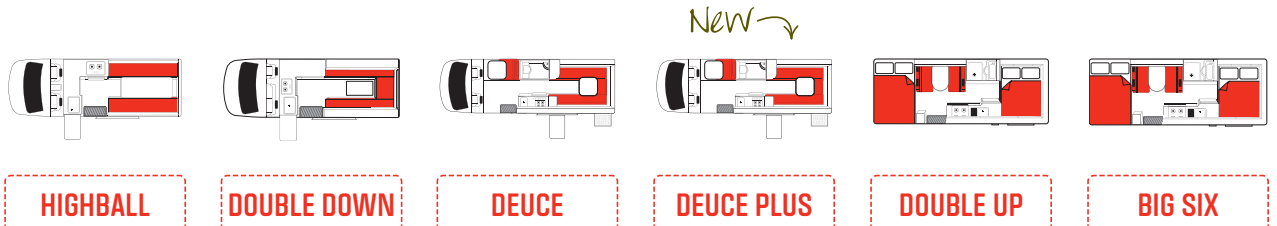

2019 | 2020

AUSTRALIA CAMPERVAN SPECIFICATIONS

	HIGHBALL	DOUBLE DOWN	DEUCE	DEUCE PLUS	DOUBLE UP	BIG SIX
Booking Code	2YX	4YX	2Y	3Y	4Y	6Y
Minimum Hire Age	18 years	18 years	21 years	21 years	21 years	21 years
Sleeping Capacity	2 adults	4 adults	2 adults	2 adults, 1 child	4 adults	6 adults
Beds	1 double	2 doubles**	1 double or 2 singles	1 double / 1 single or 3 singles	2 doubles	3 doubles
Seatbelts - Driver's Cab/Main Cab	2/0	2/2	2/0	2/1	2/2	2/4
Fridge/Freezer	Yes	Yes	Yes	Yes	Yes	Yes
Microwave	Yes	Yes	Yes	Yes	Yes	Yes
Gas Stove	Yes	Yes	Yes - plus built-in BBQ	Yes - plus built-in BBQ	Yes	Yes
Sink	Yes	Yes	Yes	Yes	Yes	Yes
Hot/Cold Pressurised Water	Cold water only	Cold water only	Yes	Yes	Yes	Yes
Fresh Water	Yes	Yes	Yes	Yes	Yes	Yes
Waste Water	No	No	Yes	Yes	Yes	Yes
Shower	No	No	Yes	Yes	Yes	Yes
Toilet	No	No	Yes	Yes	Yes	Yes
Power Supply (Volts)	12V battery 240V mains	12V battery 240V mains	12V battery 240V mains Solar power	12V battery 240V mains Solar power	12V battery 240V mains Solar power	12V battery 240V mains Solar power
Gas Bottle	Yes	Yes	Yes	Yes	Yes	Yes
Child and Booster Seat Fittings*	No child seat, 1 booster seat	2 child or booster seats	No child seat, 1 booster seat	1 child or booster seat	2 child or booster seats	2 child or booster seats
Transmission	Automatic or Manual^	Automatic	Automatic	Automatic	Automatic	Automatic
Fuel	Unleaded Petrol or Diesel^	Unleaded Petrol	Diesel	Diesel	Diesel	Diesel
Fuel Tank Capacity	70L	70L	75L	75L	75L	75L
Dimensions						
Length	4.90m	5.55m	7.00m	7.00m	7.15m - 7.25m	7.15m - 7.25m
Width	1.74m	1.73m - 1.93m	2.04m	2.04m	2.34m - 2.38m	2.34m - 2.38m
Height	2.50m	2.80m - 3.00m	2.80m	2.80m	3.25m	3.25m
Interior Height	1.86m	1.98m - 2.40m	1.90m	1.90m	2.10m - 2.15m	2.10m - 2.15m